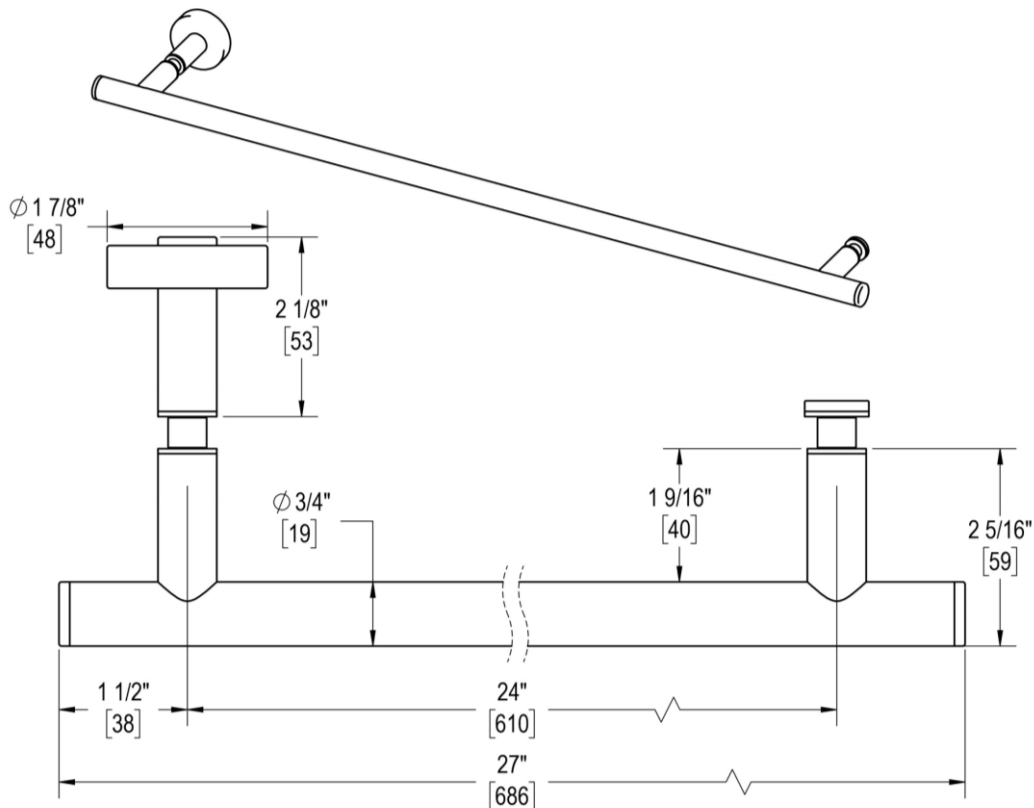

## 24" C/C TOWEL BAR X KNOB

Product Code: L.45.125

portals

### FUNCTION DETAILS & PRODUCT NOTES

- Product design coordinates with other shower & bathroom hardware in the Counterpoint suite.
- Continuous hardware profile appears to flow through glass.
- Knobs are designed to be easily grasped and match the scale of heavy glass shower doors.

### TEMPLATE & INSTALLATION NOTES

Item requires glass fabrication according to template above and should only be used with tempered safety glass.

Glass Thickness	1/4" [6 mm] to 1/2" [12 mm]
Hole Diameter	1/2" [12 mm]