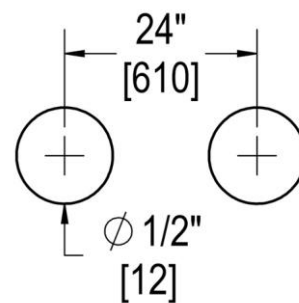

### TEMPLATE & INSTALLATION NOTES

Item requires glass fabrication according to template above and should only be used with tempered safety glass.

Glass Thickness	1/4" [6 mm] to 1/2" [12 mm]
Hole Diameter	1/2" [12 mm]